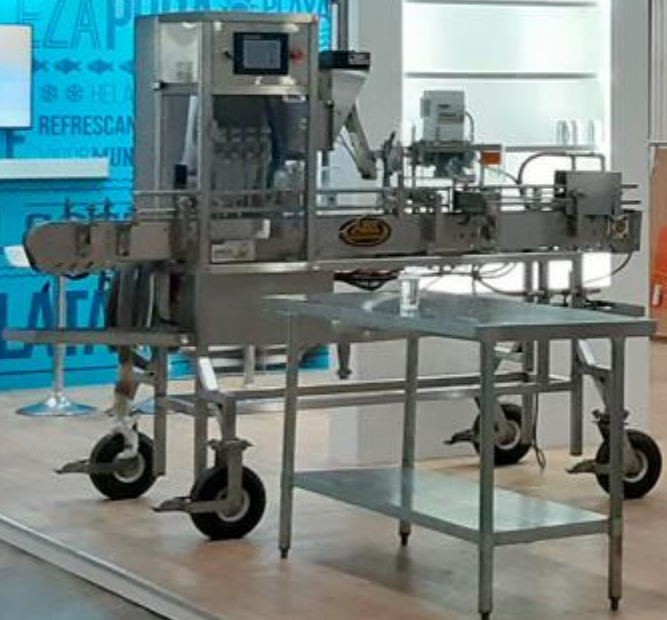

DS Smith
apak

VERA GIANNINI
Packaging Engineering Since 1939

san jorge packaging

VERA GIANNINI
HDP

Ball

NATURAL LEZAPURA PLAYA
REFRESCANTE
GOTAS
PRESERVACION

#QUIEROLATA

PRINTED BY DIPISA